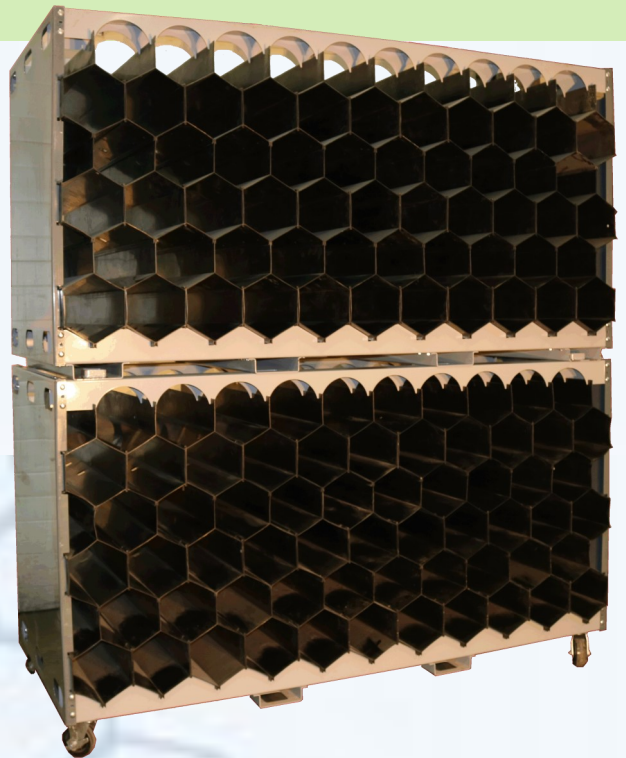

Heavy Duty Casters

Heavy Duty metal frame

Cells made from high impact polystyrene